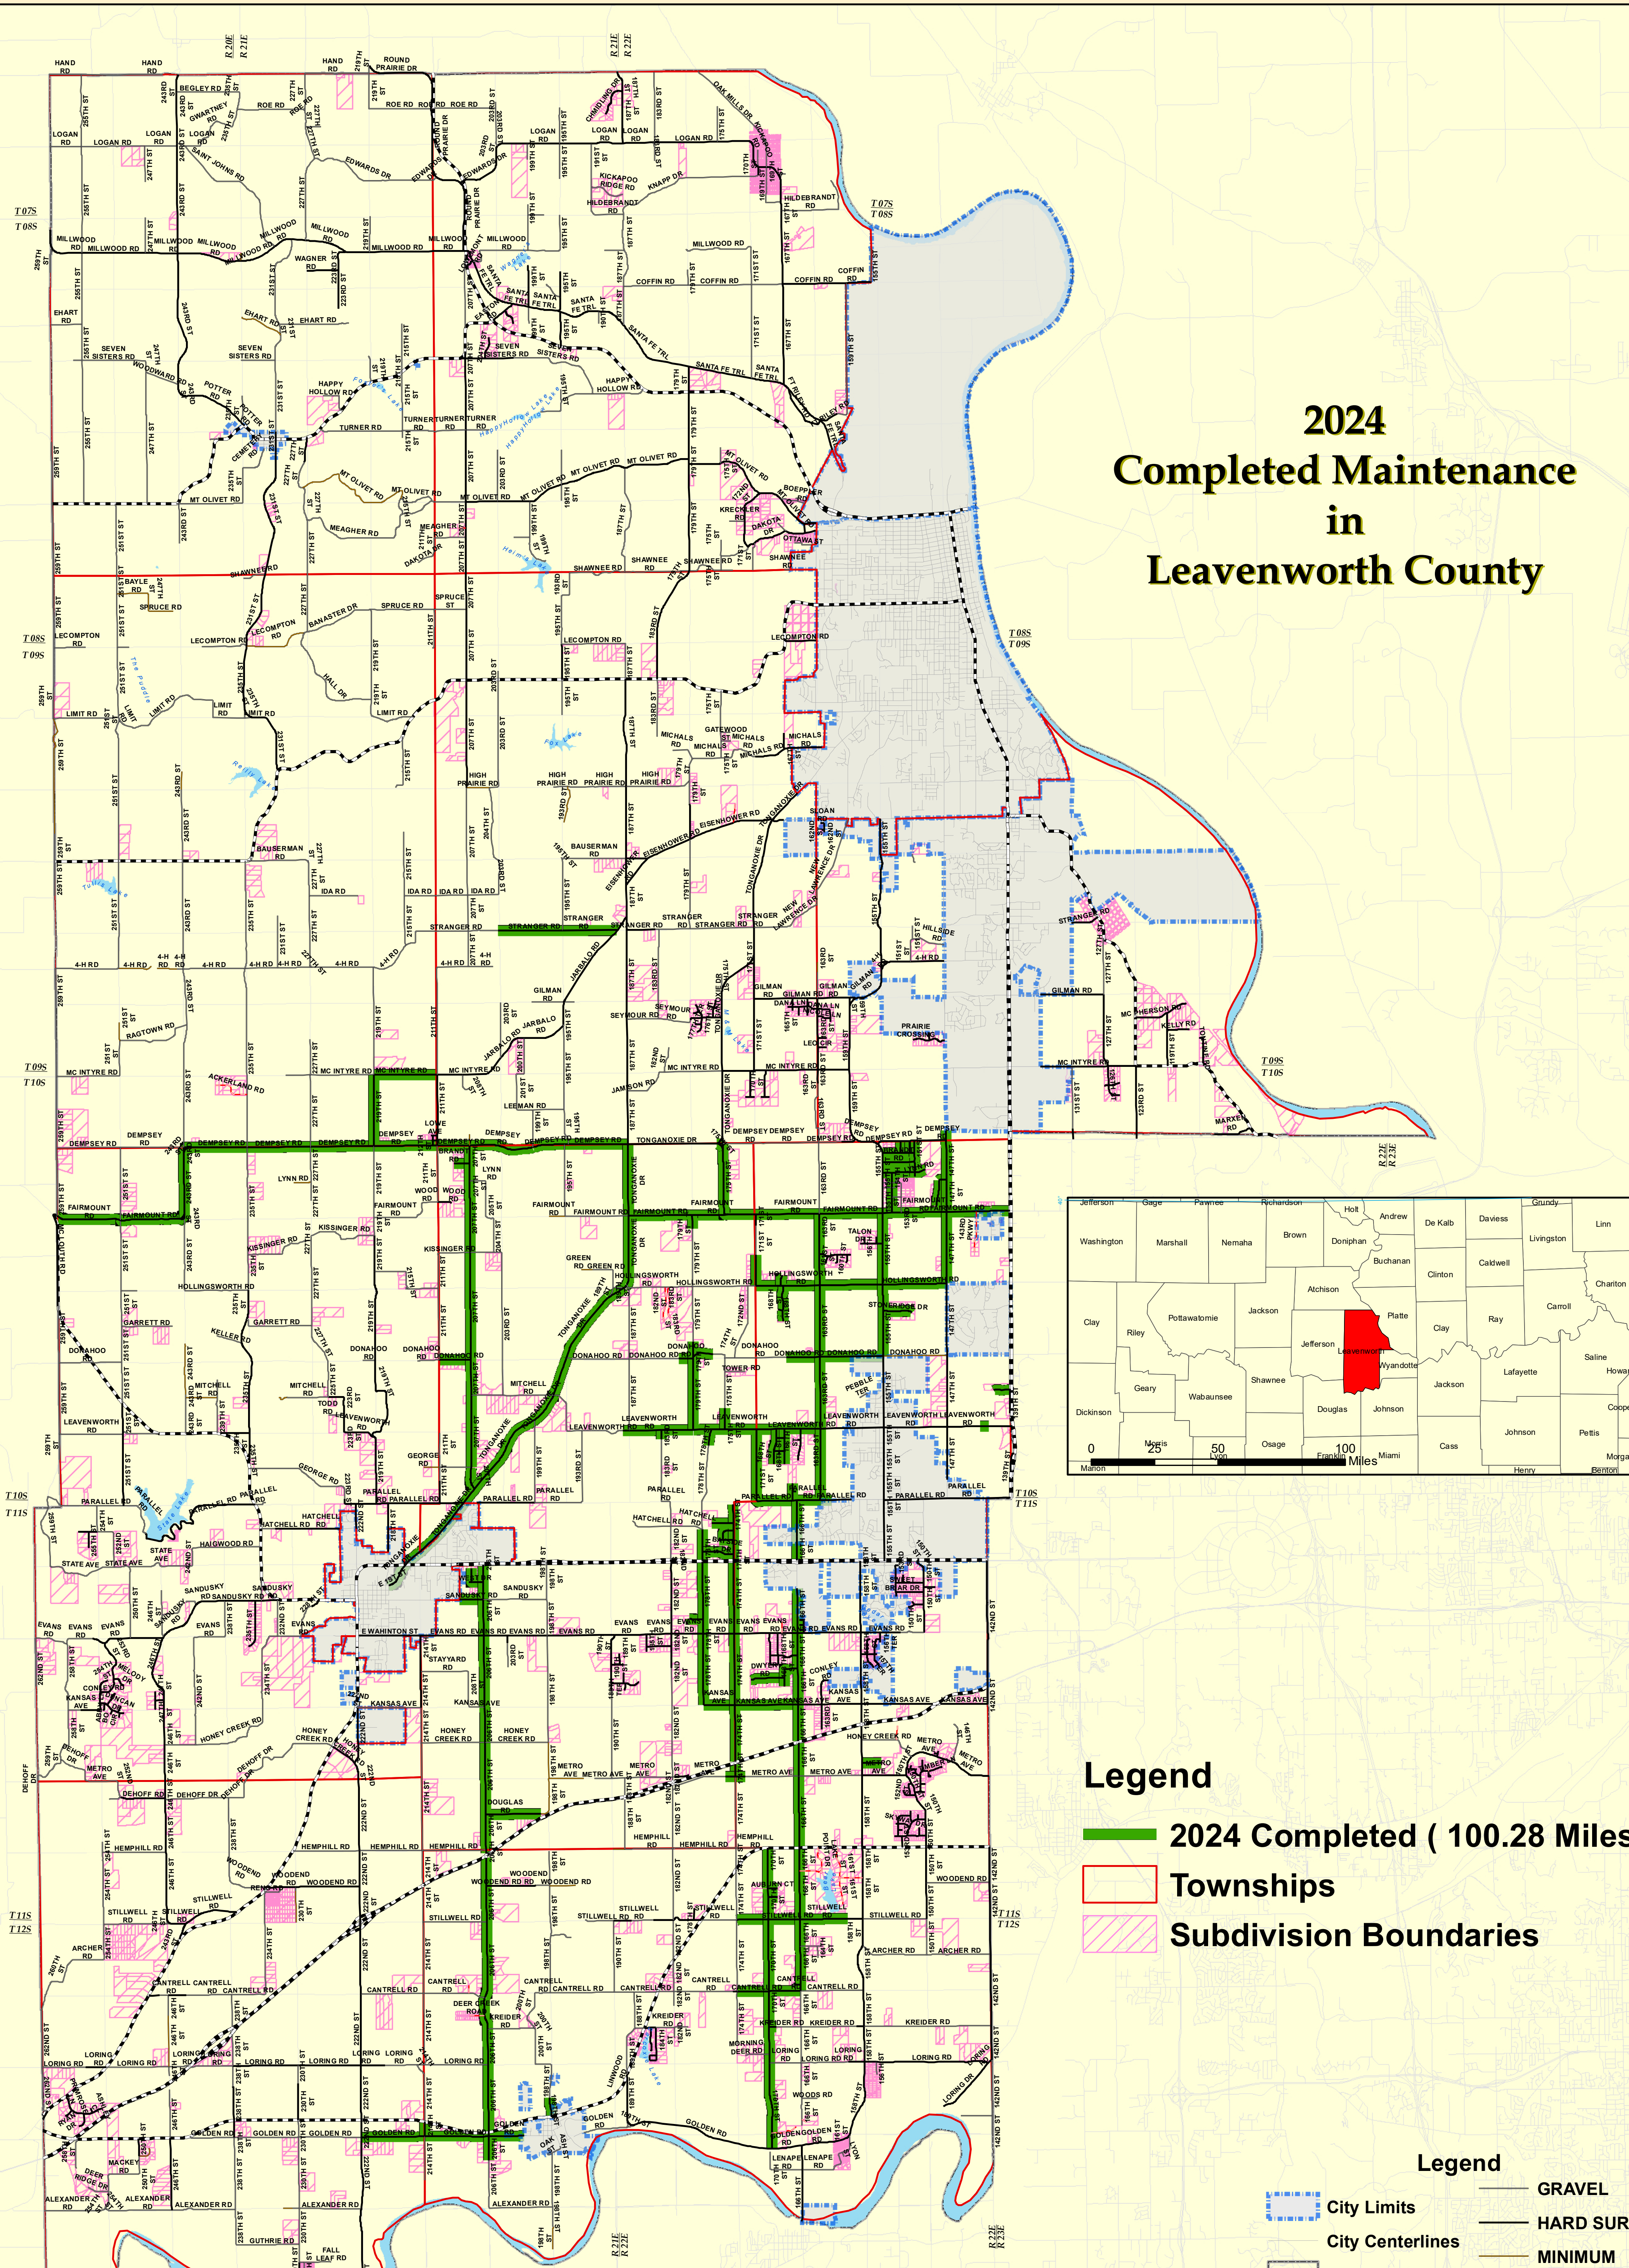

LEAVENWORTH COUNTY KANSAS 2025

2024 Completed Maintenance in Leavenworth County

Legend

- 2024 Completed (100.28 Miles)
- Townships
- Subdivision Boundaries

Legend

- City Limits
- City Centerlines
- County Boundary
- Sections
- GRAVEL
- HARD SURFACE
- MINIMUM
- PRIVATE
- State Maintained

Projection: NAD 1983 State Plane Kansas 1501 (US Feet)
 Disclaimer: Map is projected in real-world coordinates.
 However, it is not intended for legal purposes.
 Measurement accuracy is not guaranteed.