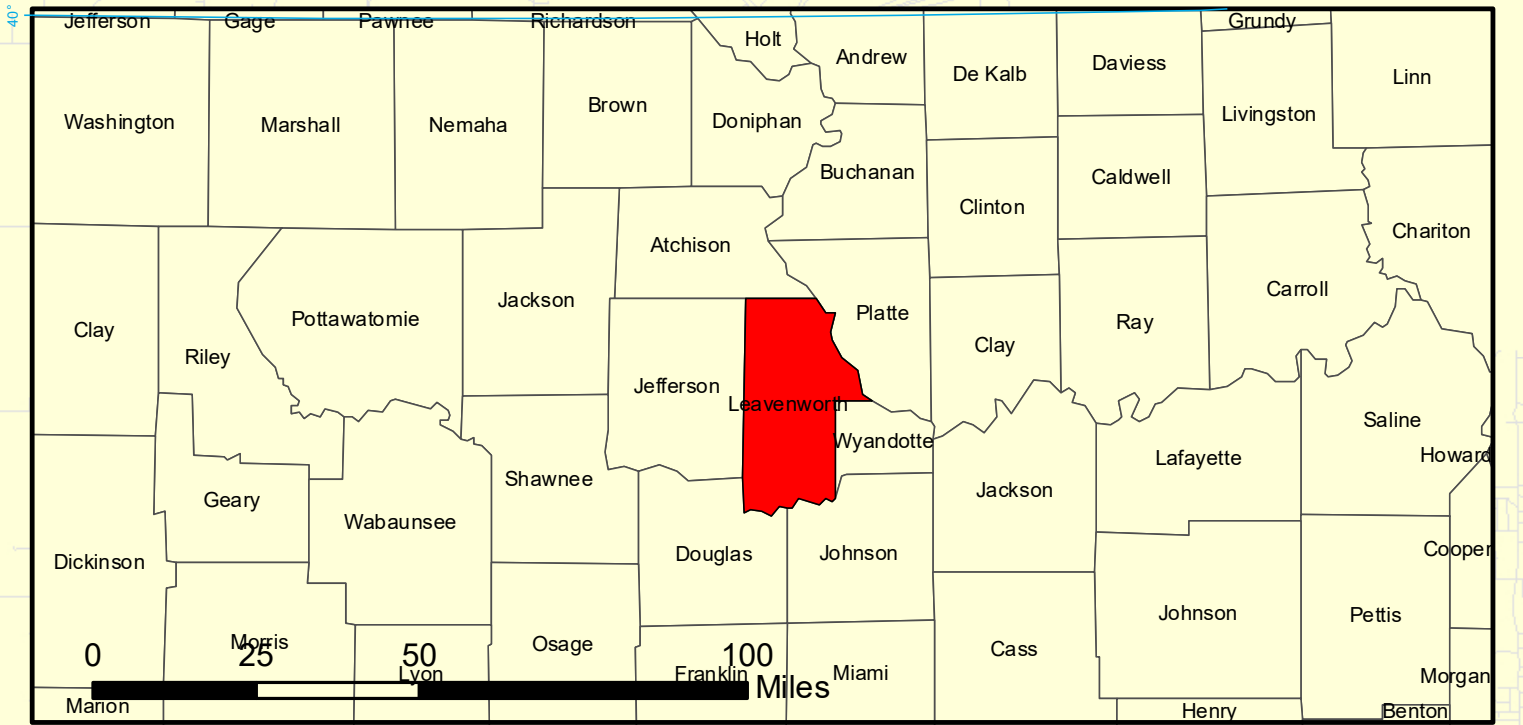

LEAVENWORTH COUNTY KANSAS 2025

2024 Completed Maintenance in Leavenworth County

Legend

- 2024 Completed (100.28 Miles)
- Townships
- Subdivision Boundaries

Legend

- City Limits
- City Centerlines
- County Boundary
- Sections
- GRAVEL
- HARD SURFACE
- MINIMUM
- PRIVATE
- State Maintained

Projection: NAD 1983 State Plane Kansas 1501 (US Feet)
 Disclaimer: Map is projected in real-world coordinates.
 However, it is not intended for legal purposes.
 Measurement accuracy is not guaranteed.